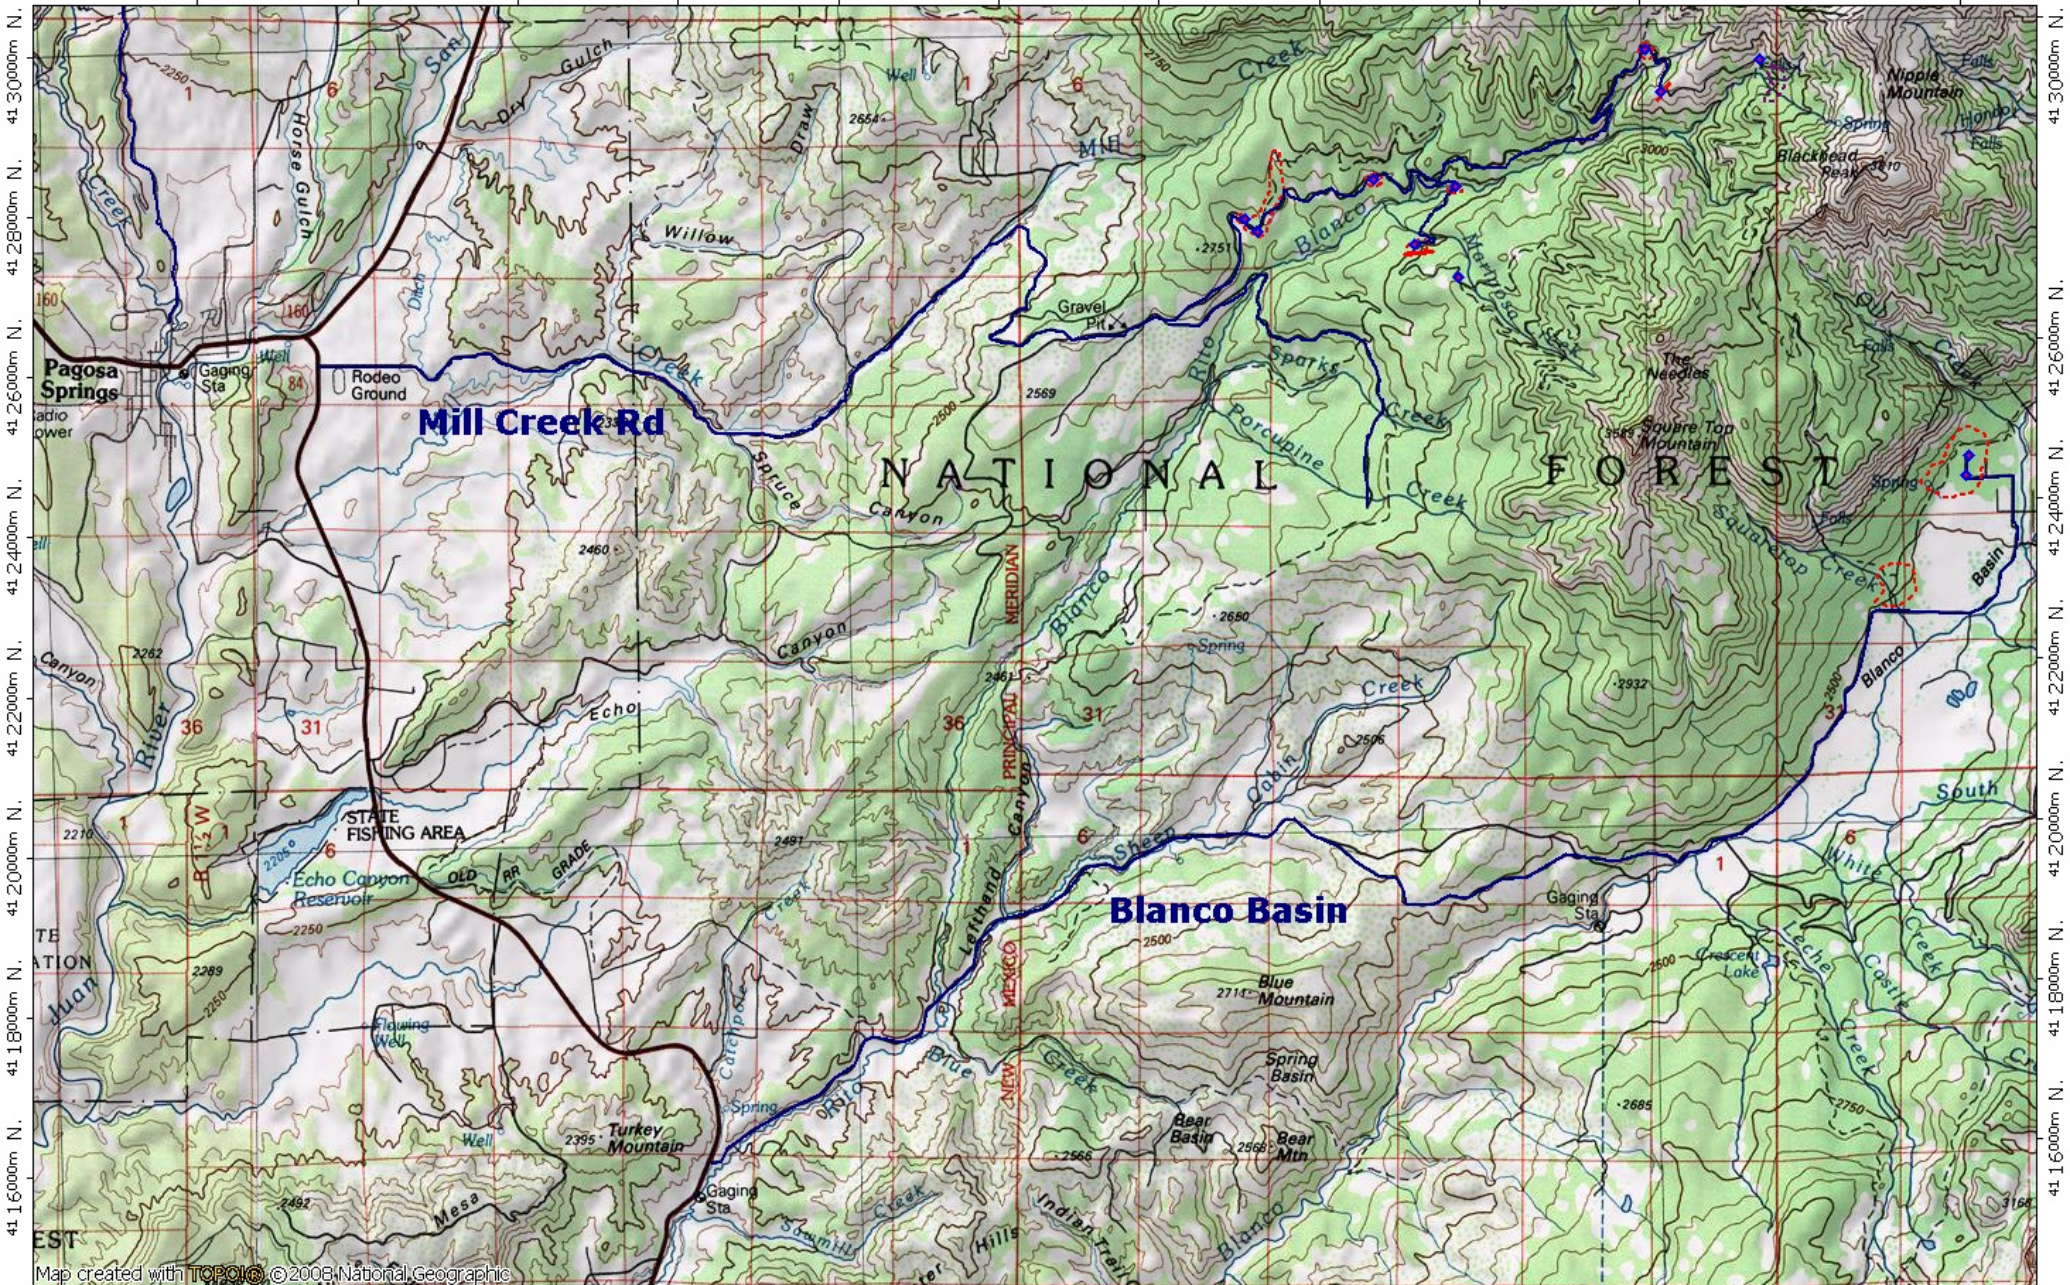

NMMS/4cmc Mushroom Field Trips - Mill Creek Rd / Blanco Basin

322000mE, 324000mE, 326000mE, 328000mE, 330000mE, 332000mE, 334000mE, 336000mE, 338000mE, 340000mE, WGS84 Zone 13S 344000mE.

Map created with TOPOIC © 2008 National Geographic

322000mE, 324000mE, 326000mE, 328000mE, 330000mE, 332000mE, 334000mE, 336000mE, 338000mE, 340000mE, WGS84 Zone 13S 344000mE.

TN↑MN
97.2°
08/12/12