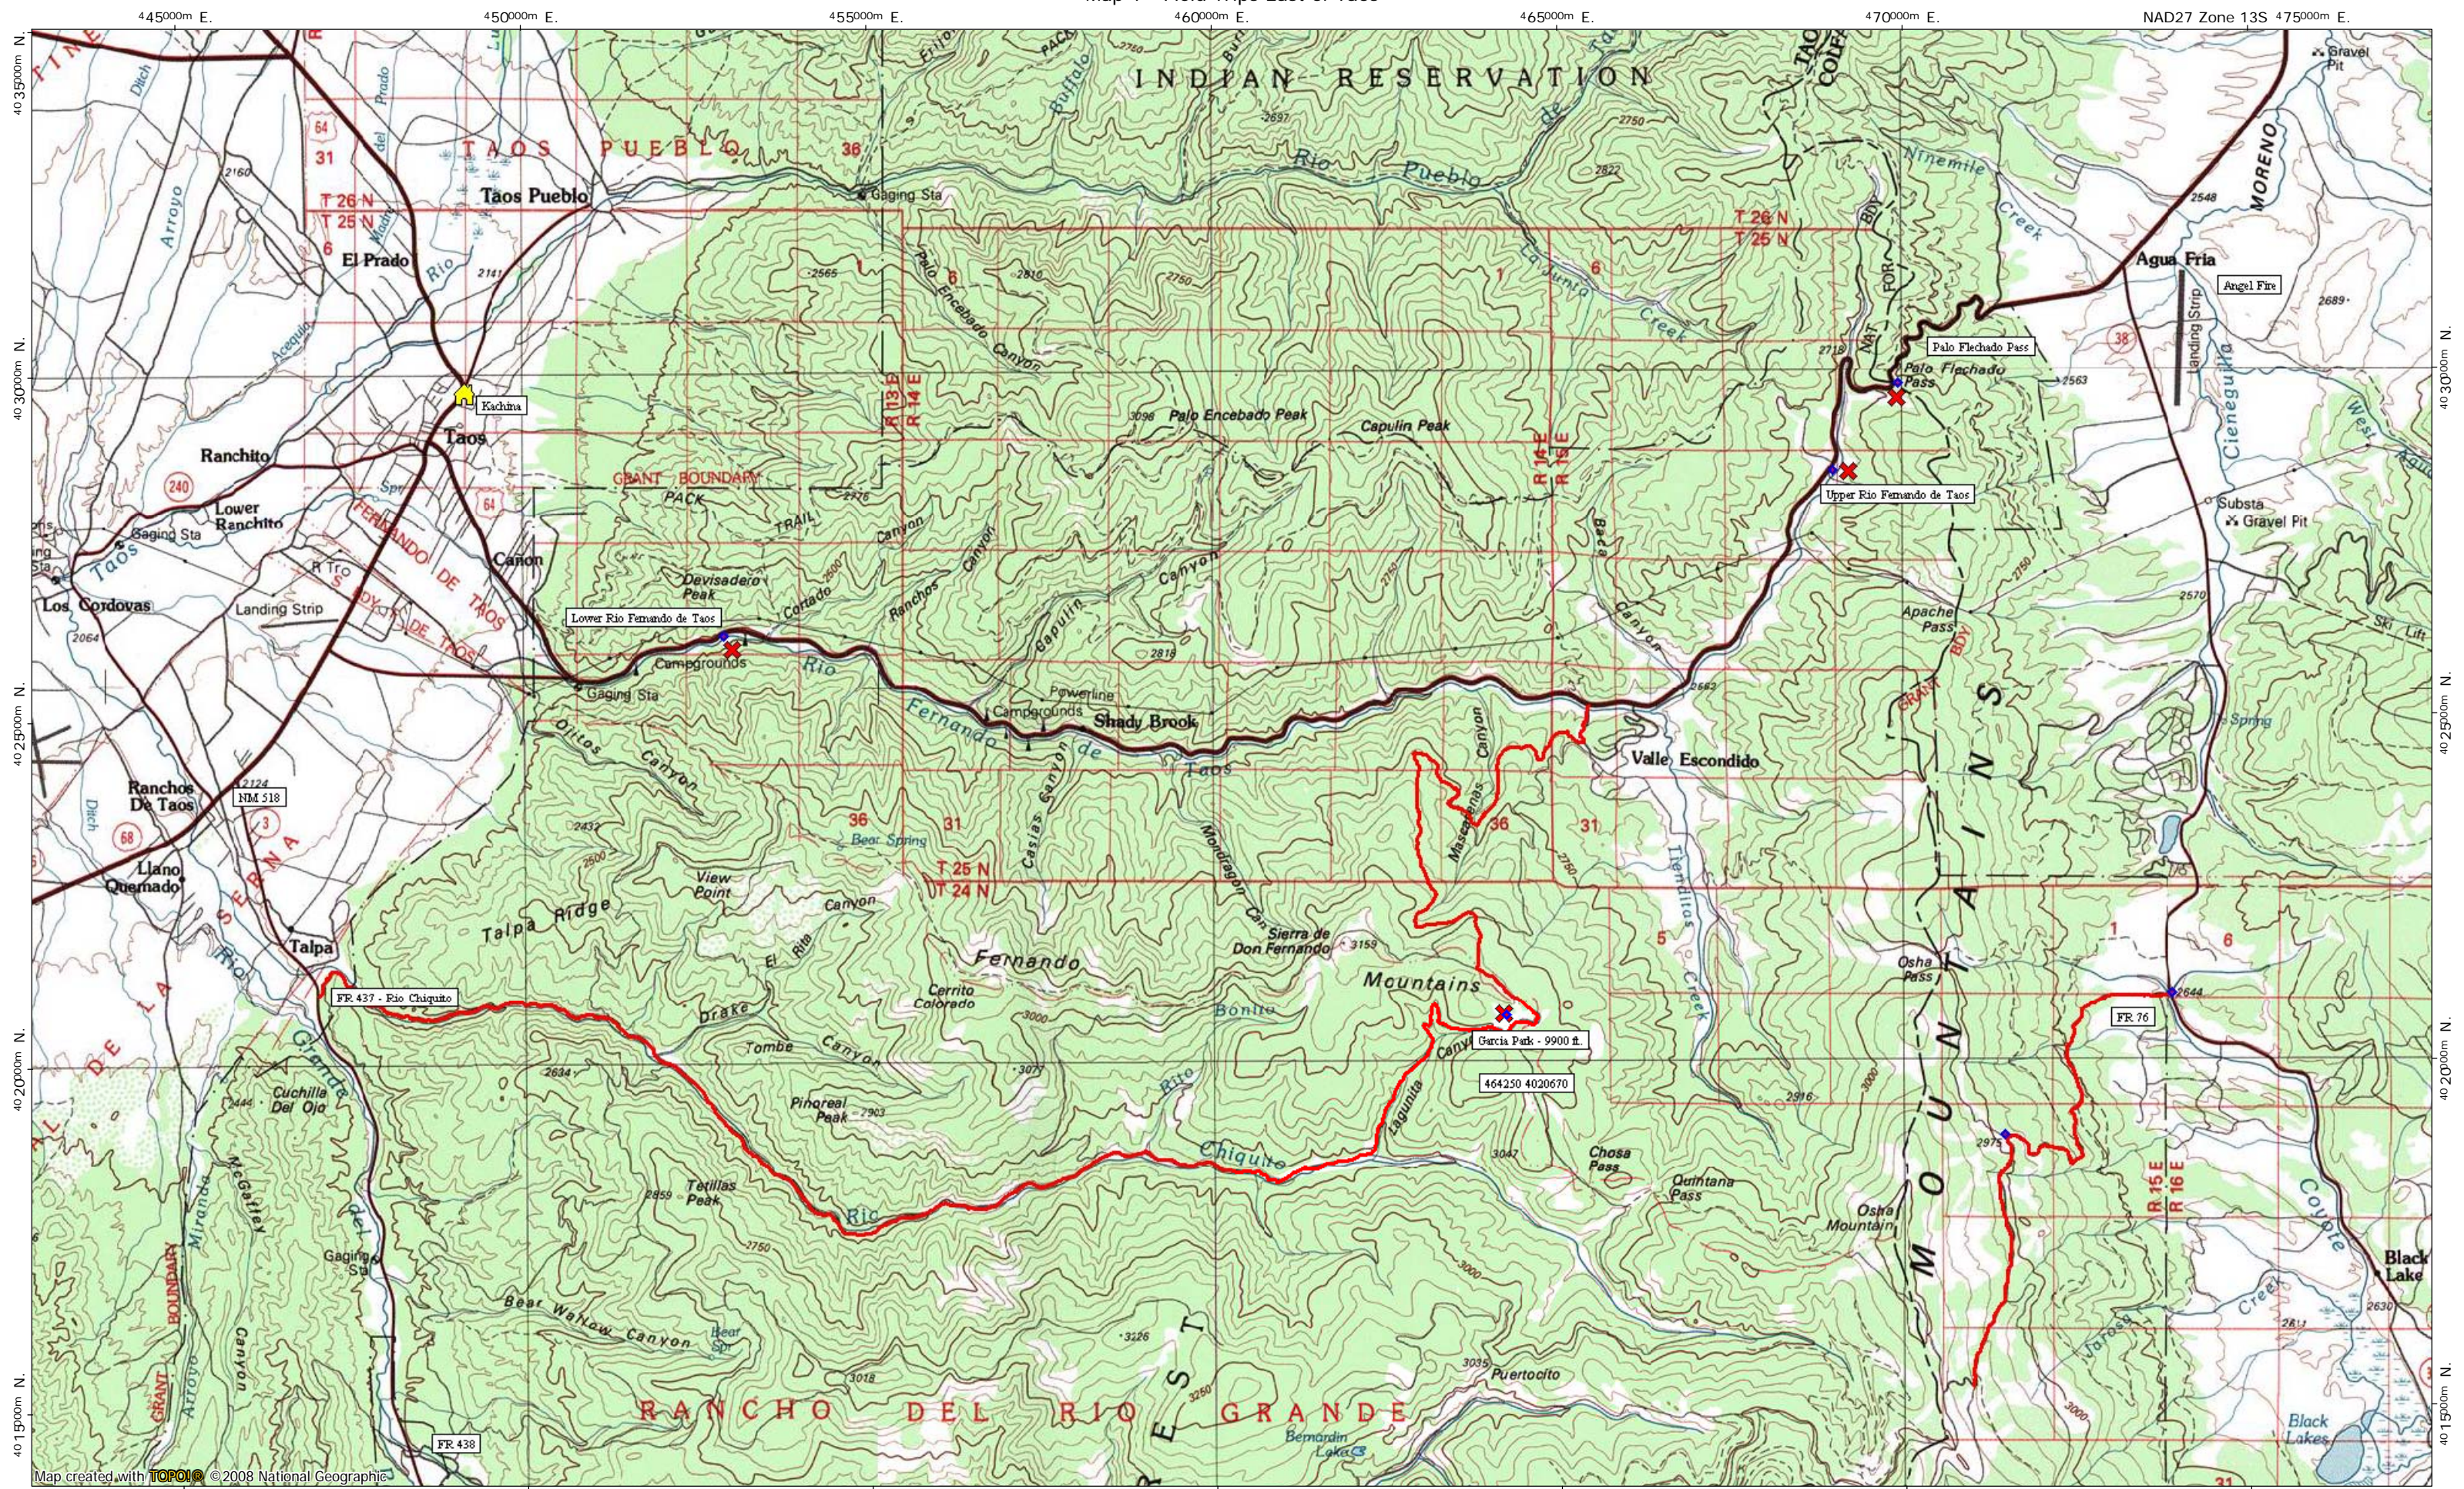

Map 1 - Field Trips East of Taos

Map created with **TOPOLIO** ©2008 National Geographic

TN MN  
9°  
08/18/09